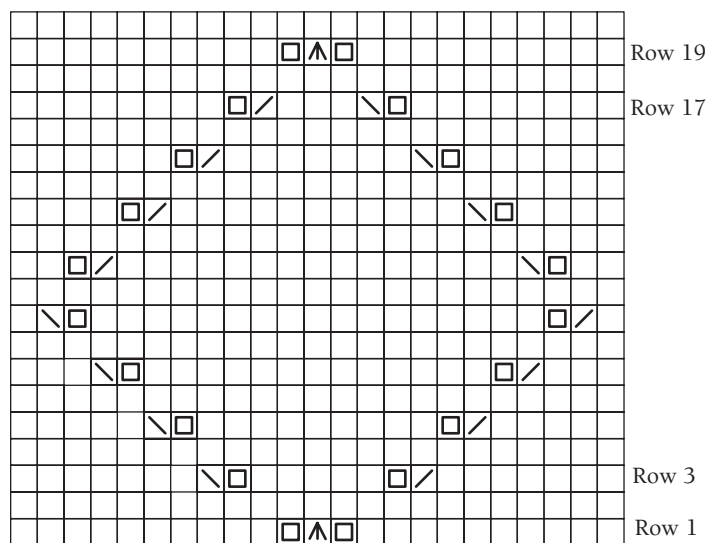

CHART A

CHART B

Key

↘ = ssk

◻ = yo

⊖ = Purl on RS, Knit on WS

↗ = k2tog

◻ = Knit on RS, Purl on WS

⊖ = CDD