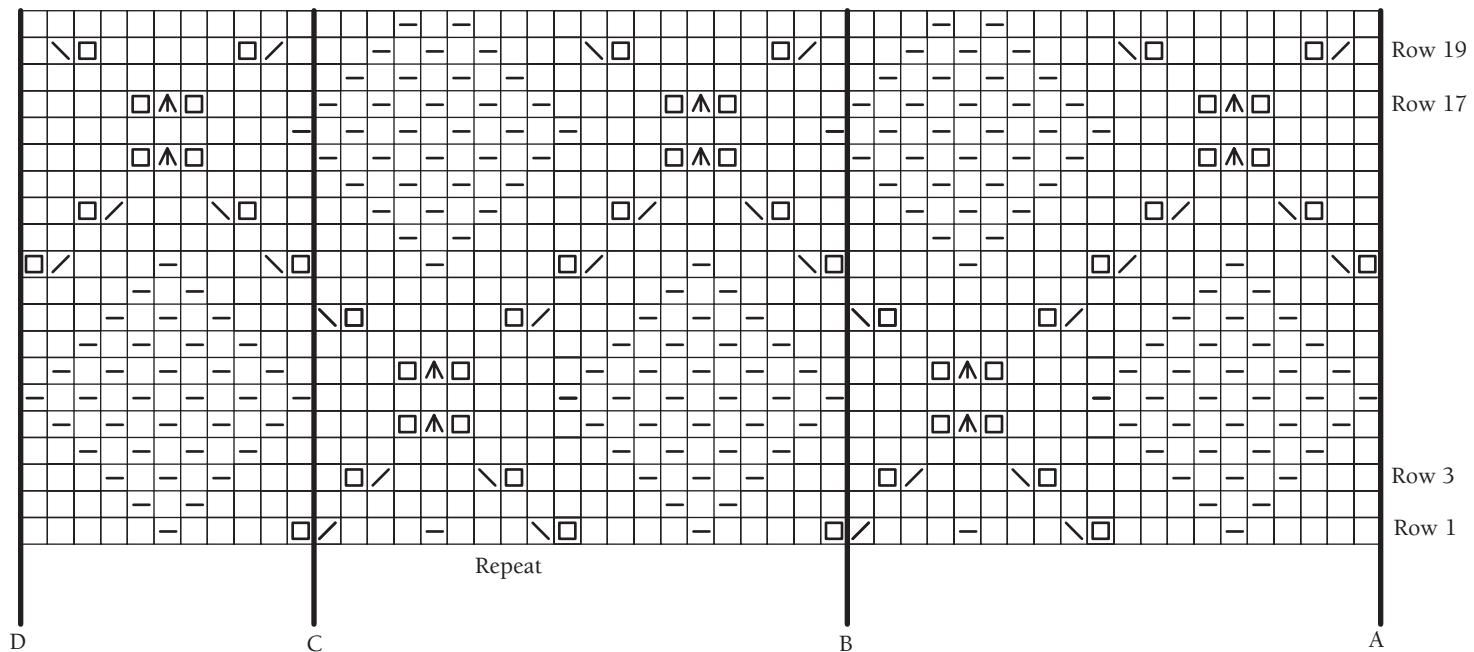

CHART A

CHART B

Key

↘ = ssk

◻ = yo

⊖ = Purl on RS, Knit on WS

↗ = k2tog

◻ = Knit on RS, Purl on WS

⊖ = CDD